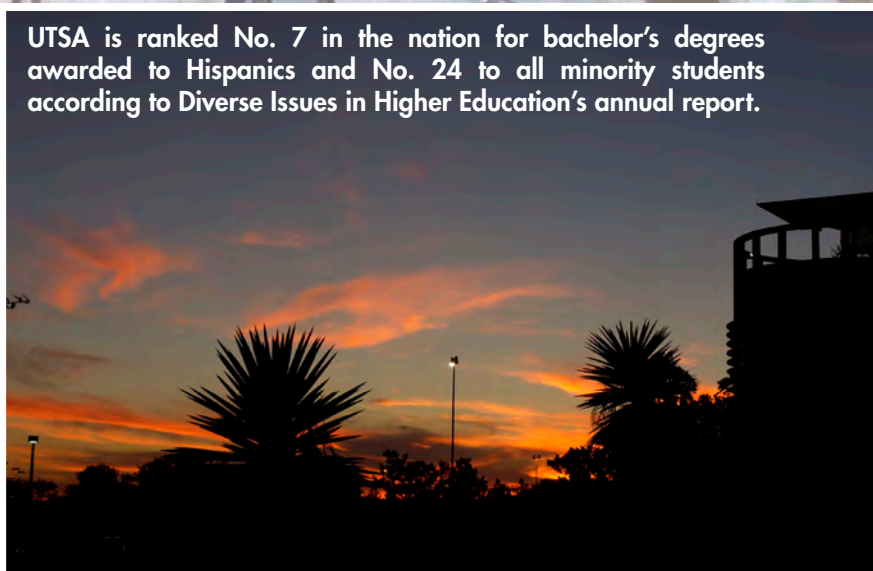

# UTSA®

UTSA is ranked No. 7 in the nation for bachelor's degrees awarded to Hispanics and No. 24 to all minority students according to *Diverse Issues in Higher Education's* annual report.

UTSA's cybersecurity program is ranked No. 1 in the nation according to a Ponemon Institute survey of IT professionals.