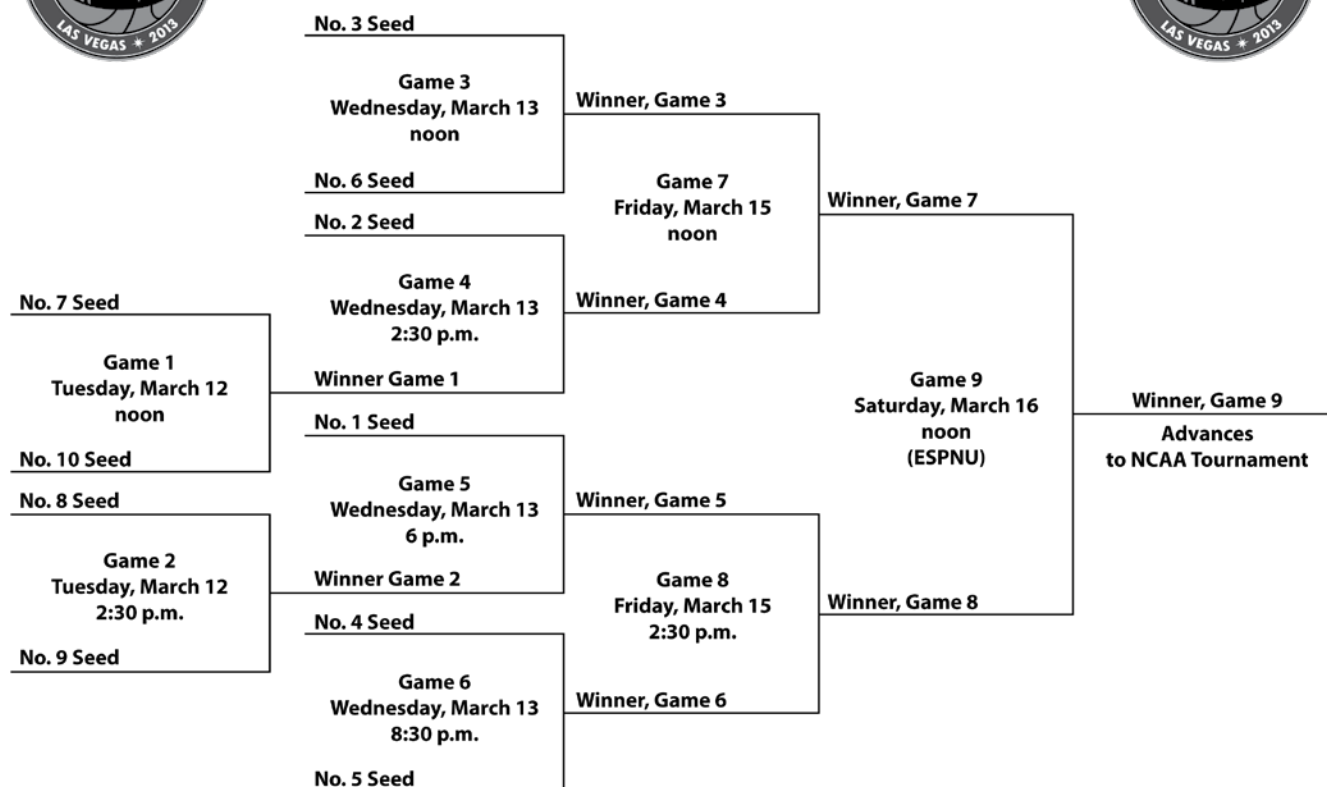

Idaho

7 p.m. • Jan. 24 • Convocation Center
9 p.m. CT • Feb. 28 • Cowan Spectrum
Series History: Idaho leads, 1-0
Last Meeting: Idaho, 68-67 (12/14/84)

Location _____ Moscow, Idaho
Founded _____ 1889
Enrollment _____ 12,302
President _____ Dr. Duane Nellis
Athletics Director _____ Dr. Rob Spear
Nickname _____ Vandals
Conference _____ Western Athletic
Arena _____ Cowan Spectrum (5,000)
Website _____ govandals.com
2011-12 overall record _____ 12-20
2011-12 conf. record _____ 6-8 (4th)
Starters R/L _____ 3/2
Letterwinners R/L _____ 6/4
Head Coach _____ John Newlee
Alma Mater _____ San Diego State (1982)
Career Record (years) _____ 179-184 (13)
Record at school (years) _____ 51-71 (4)
Assistant Coaches _____ Jordan Green
_____ Christa Sanford, Kristi Zeller
Basketball SID _____ Nick Heidelberg
Office Phone _____ 208.885.0211
E-mail _____ nheidelberg@uidaho.edu
SID fax _____ 208.885.0255
Press row phone _____ 208.885.0211

2013 WAC Women's Basketball Tournament

March 12-16

Orleans Arena • Las Vegas