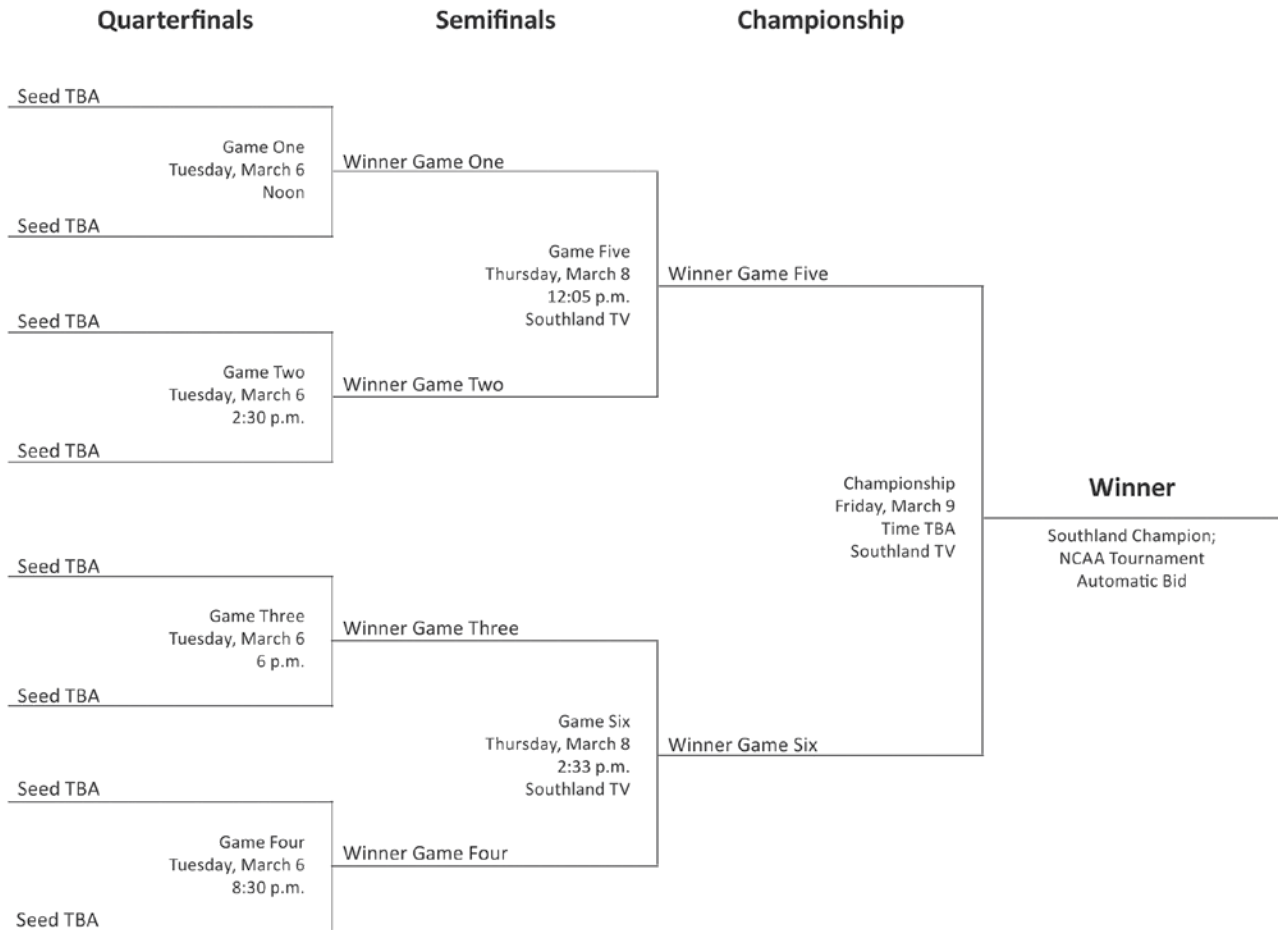

2012 Southland Conference Tournament

The championship and two semifinal games of the tournament will be televised on the Southland Conference Television Network. Check Southland.org/television for list of affiliates.