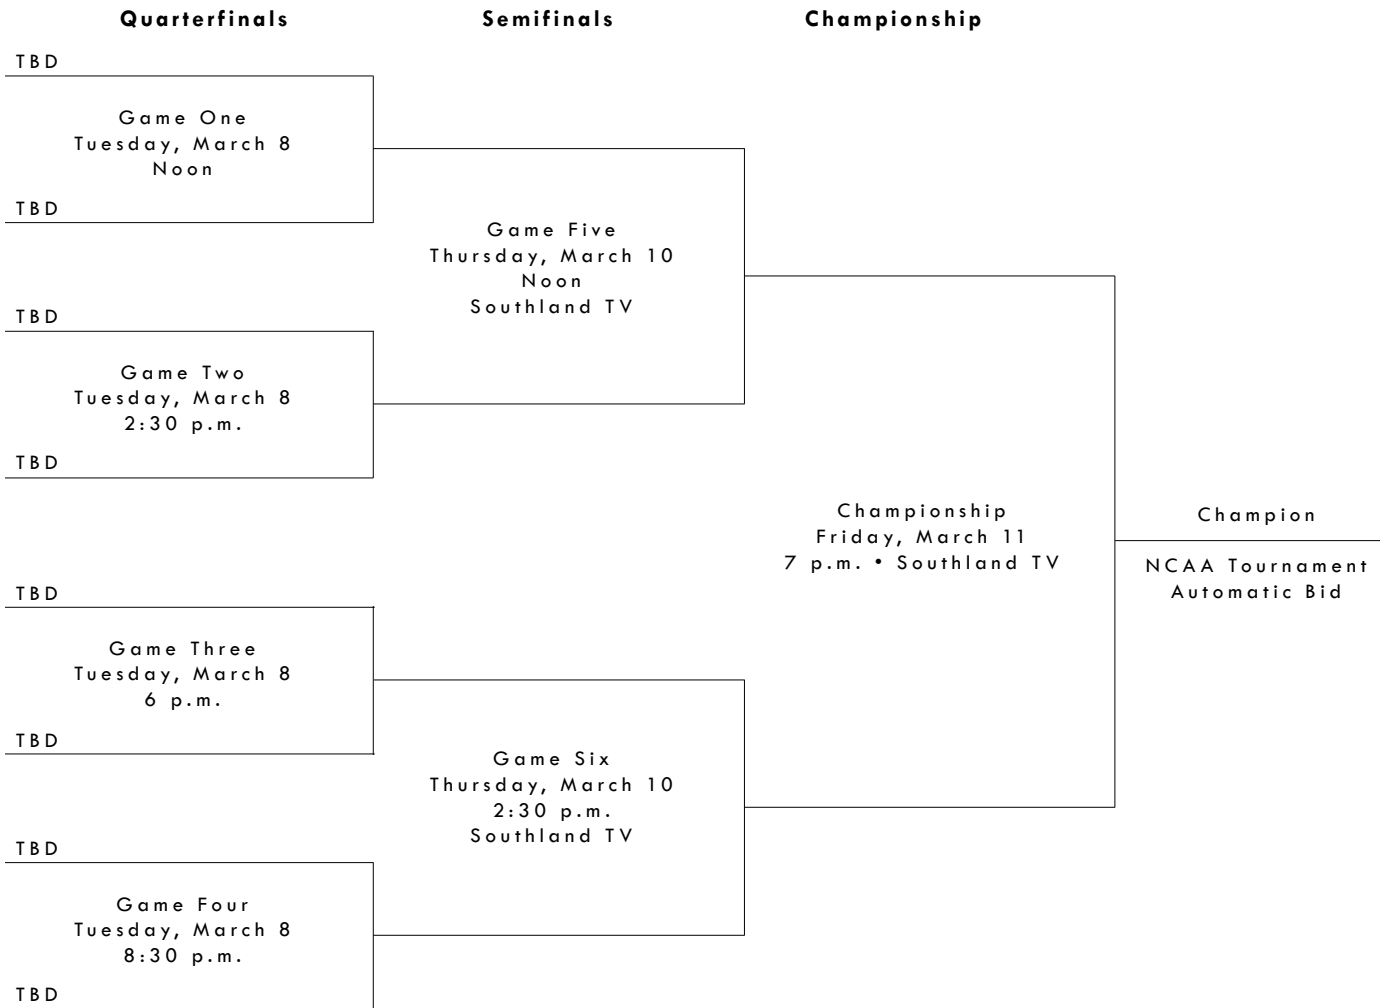

2011 Southland Conference Tournament